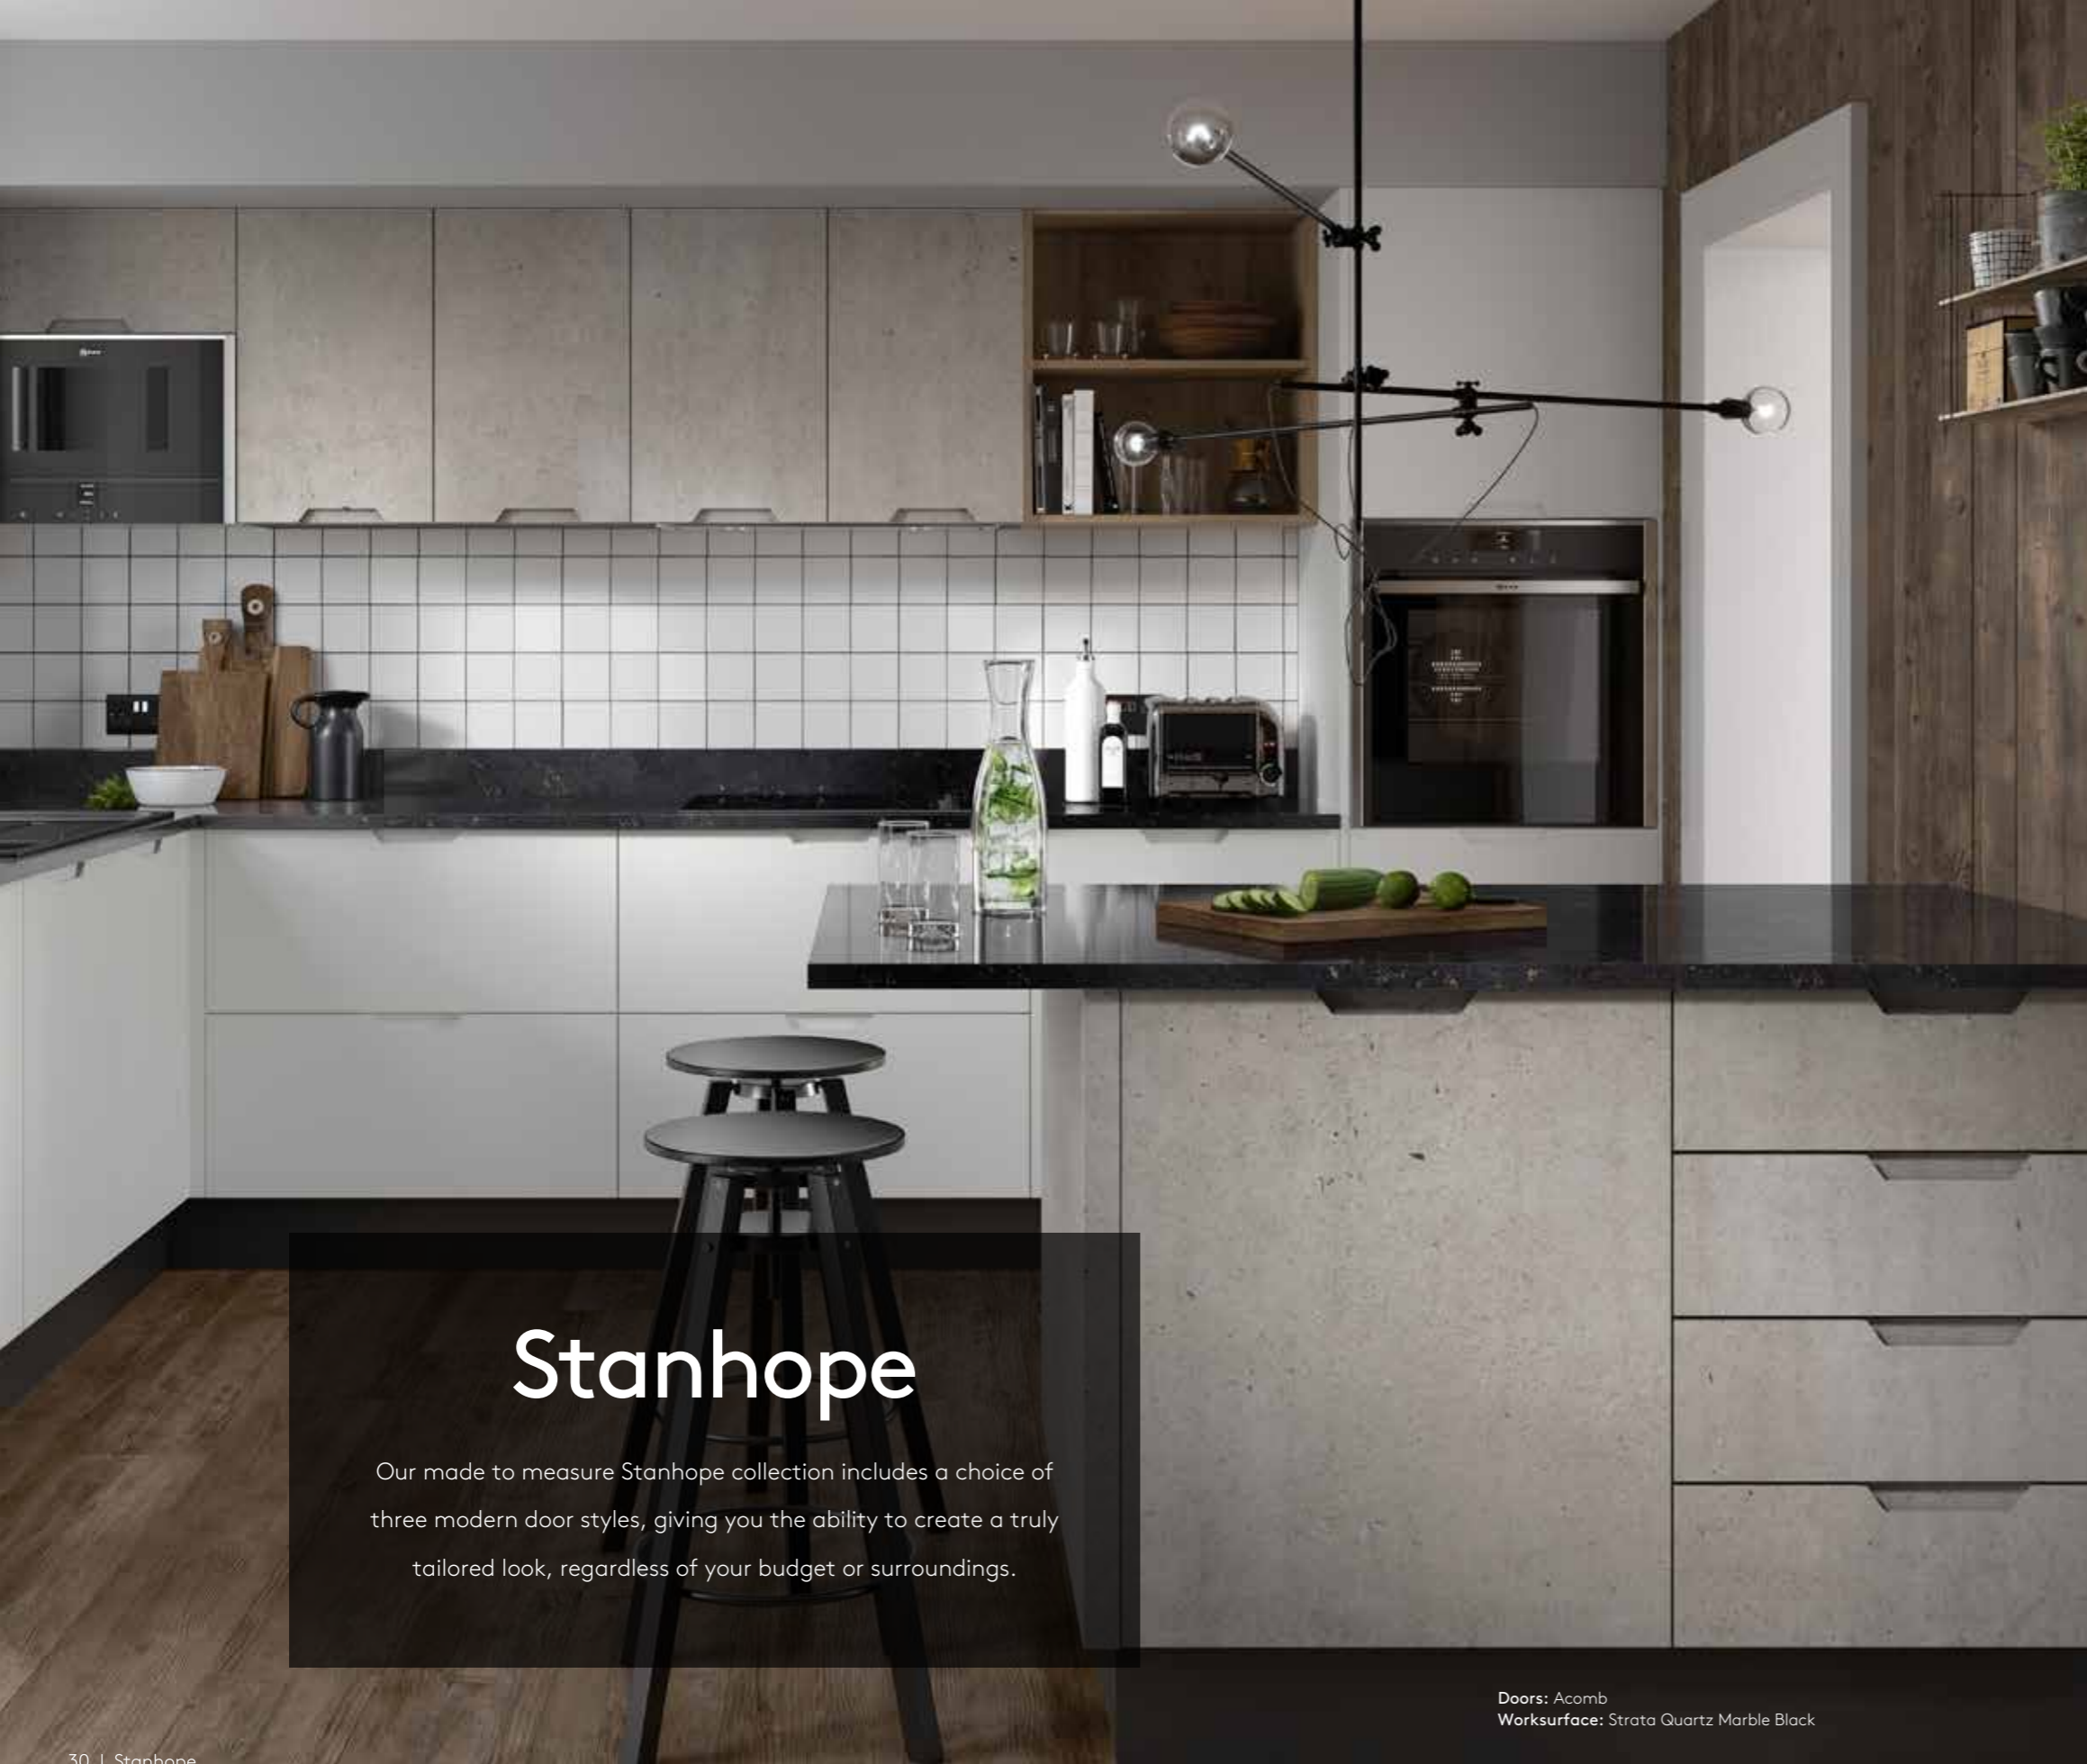

Stanhope

Our made to measure Stanhope collection includes a choice of three modern door styles, giving you the ability to create a truly tailored look, regardless of your budget or surroundings.

Doors: Acomb
Worksurface: Strata Quartz Marble Black

Stanhope

Modern Collection

Featuring Whitefield and Henshaw, two ultra-contemporary slabs and Acomb, an integrated handle style, our modern Stanhope range is available in a wide selection of colours and finishes, from a striking industrial effect concrete to more muted matt tones.

DOOR STYLES

GLOSS COLOURS*

FEATURE