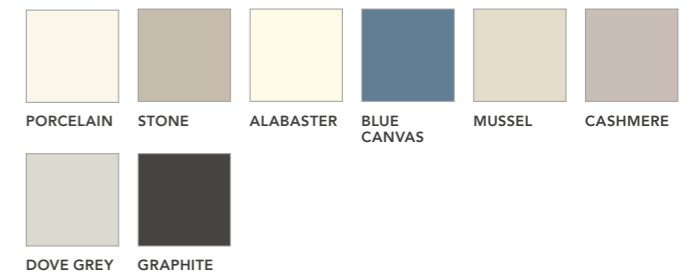

DOOR STYLES

BOLAM

LANGLEY

MELDON

MATT COLOURS

PORCELAIN

STONE

ALABASTER

BLUE CANVAS

MUSSEL

CASHMERE

WOODGRAIN COLOURS

SUPER WHITE

CREAM

GREY

MUSSEL