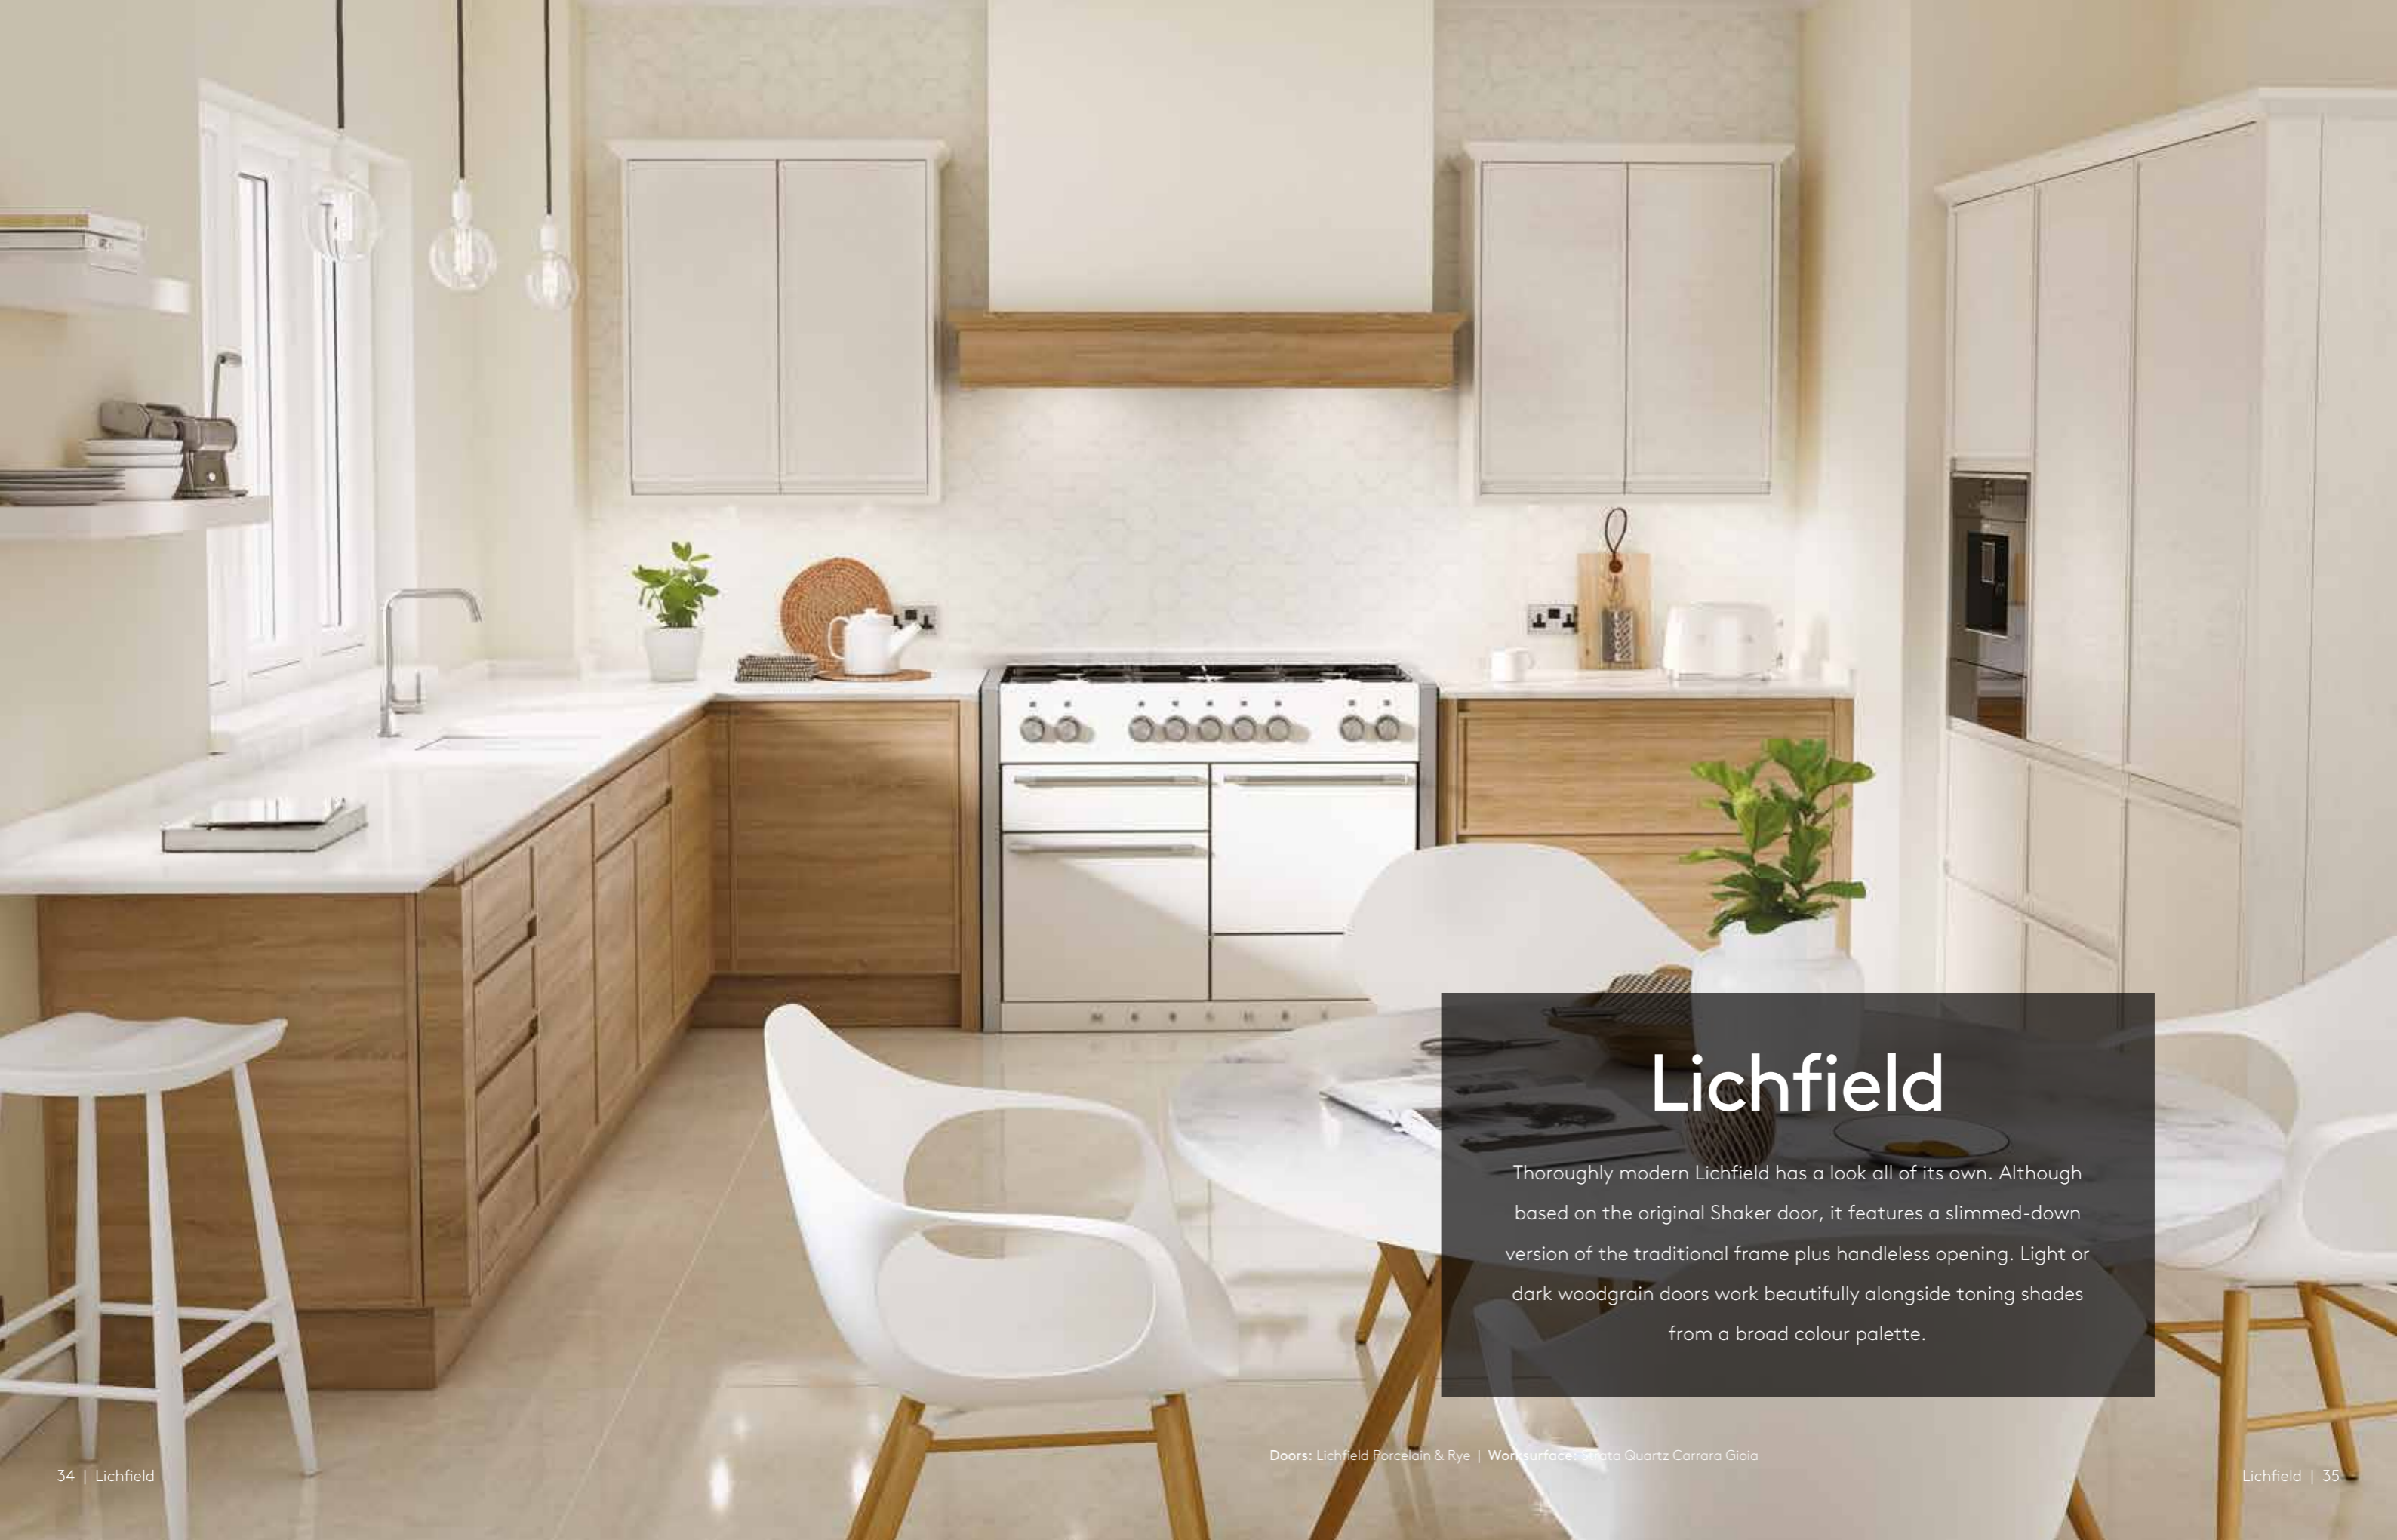

Doors: Tomba White Gloss with Aluminium Handleless Rail & Lichfield Espresso | Worksurface: Silestone Quartz Lyra

Tomba

SHOWN IN PAINTED WHITE GLOSS

Aluminium Handleless Rail

Lichfield

Thoroughly modern Lichfield has a look all of its own. Although based on the original Shaker door, it features a slimmed-down version of the traditional frame plus handleless opening. Light or dark woodgrain doors work beautifully alongside toning shades from a broad colour palette.