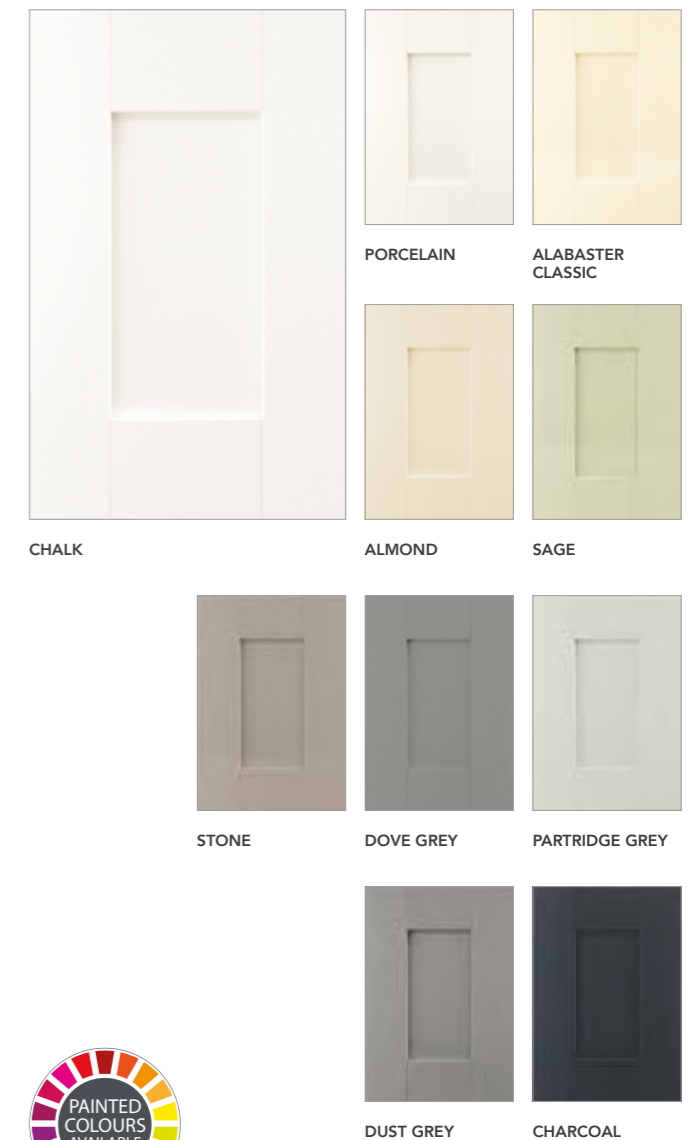

Door: Milbourne Partridge Grey | **Worksurface:** Strata Granite Mystic Grey Leather
Handles: Stainless Steel Effect Cup Handle (H1070.64.SS) & Stainless Steel Effect Bow Handle (H1071.128.SS)