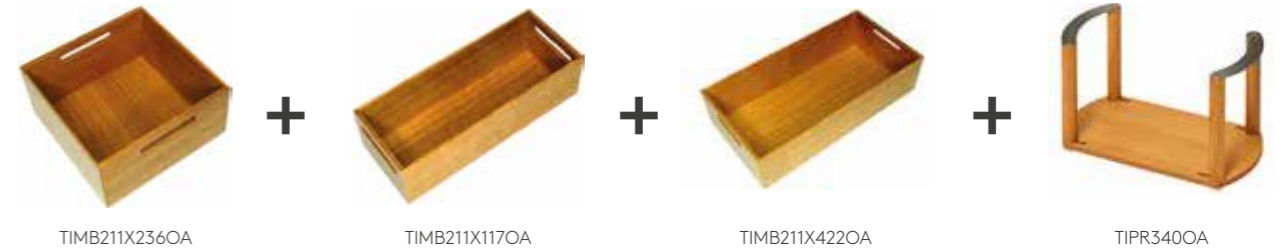

Mix and match individual elements