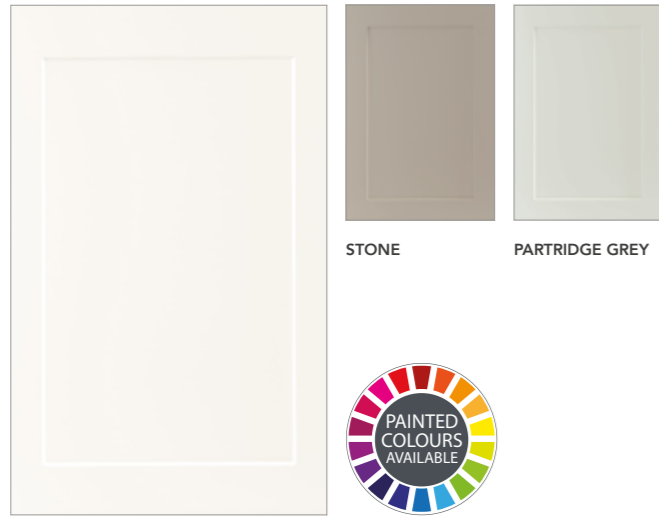

Ellerton

Shades of fashionable grey and a large island lend an airy, modern feel, unified by worktops and splashbacks in marbled quartz. Create your scheme from a wide range of gorgeous matt colours, from Chalk to Charcoal via Cornflower, Dry Rose, Regiment and more.

CHALK