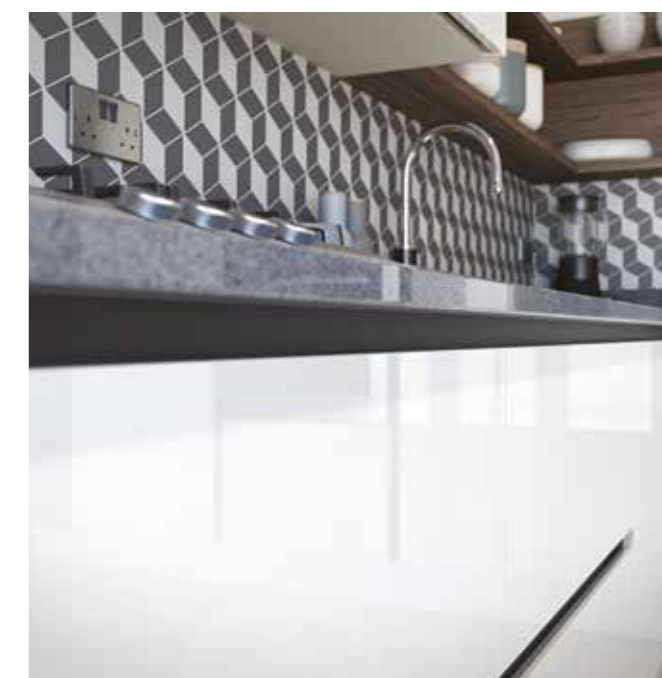

WHITE GLOSS

CASHMERE GLOSS

DOVE GREY GLOSS

Graphite Handleless Rail

Doors: Mode White Gloss & Dove Grey Gloss with Graphite Handleless Rail
Worksurface: Strata Granite Fumo Grigio

UNITY

Every UNITY door is made to measure, offering a genuinely bespoke kitchen without compromise – and without costing the earth. Create the kitchen that fits your space perfectly.