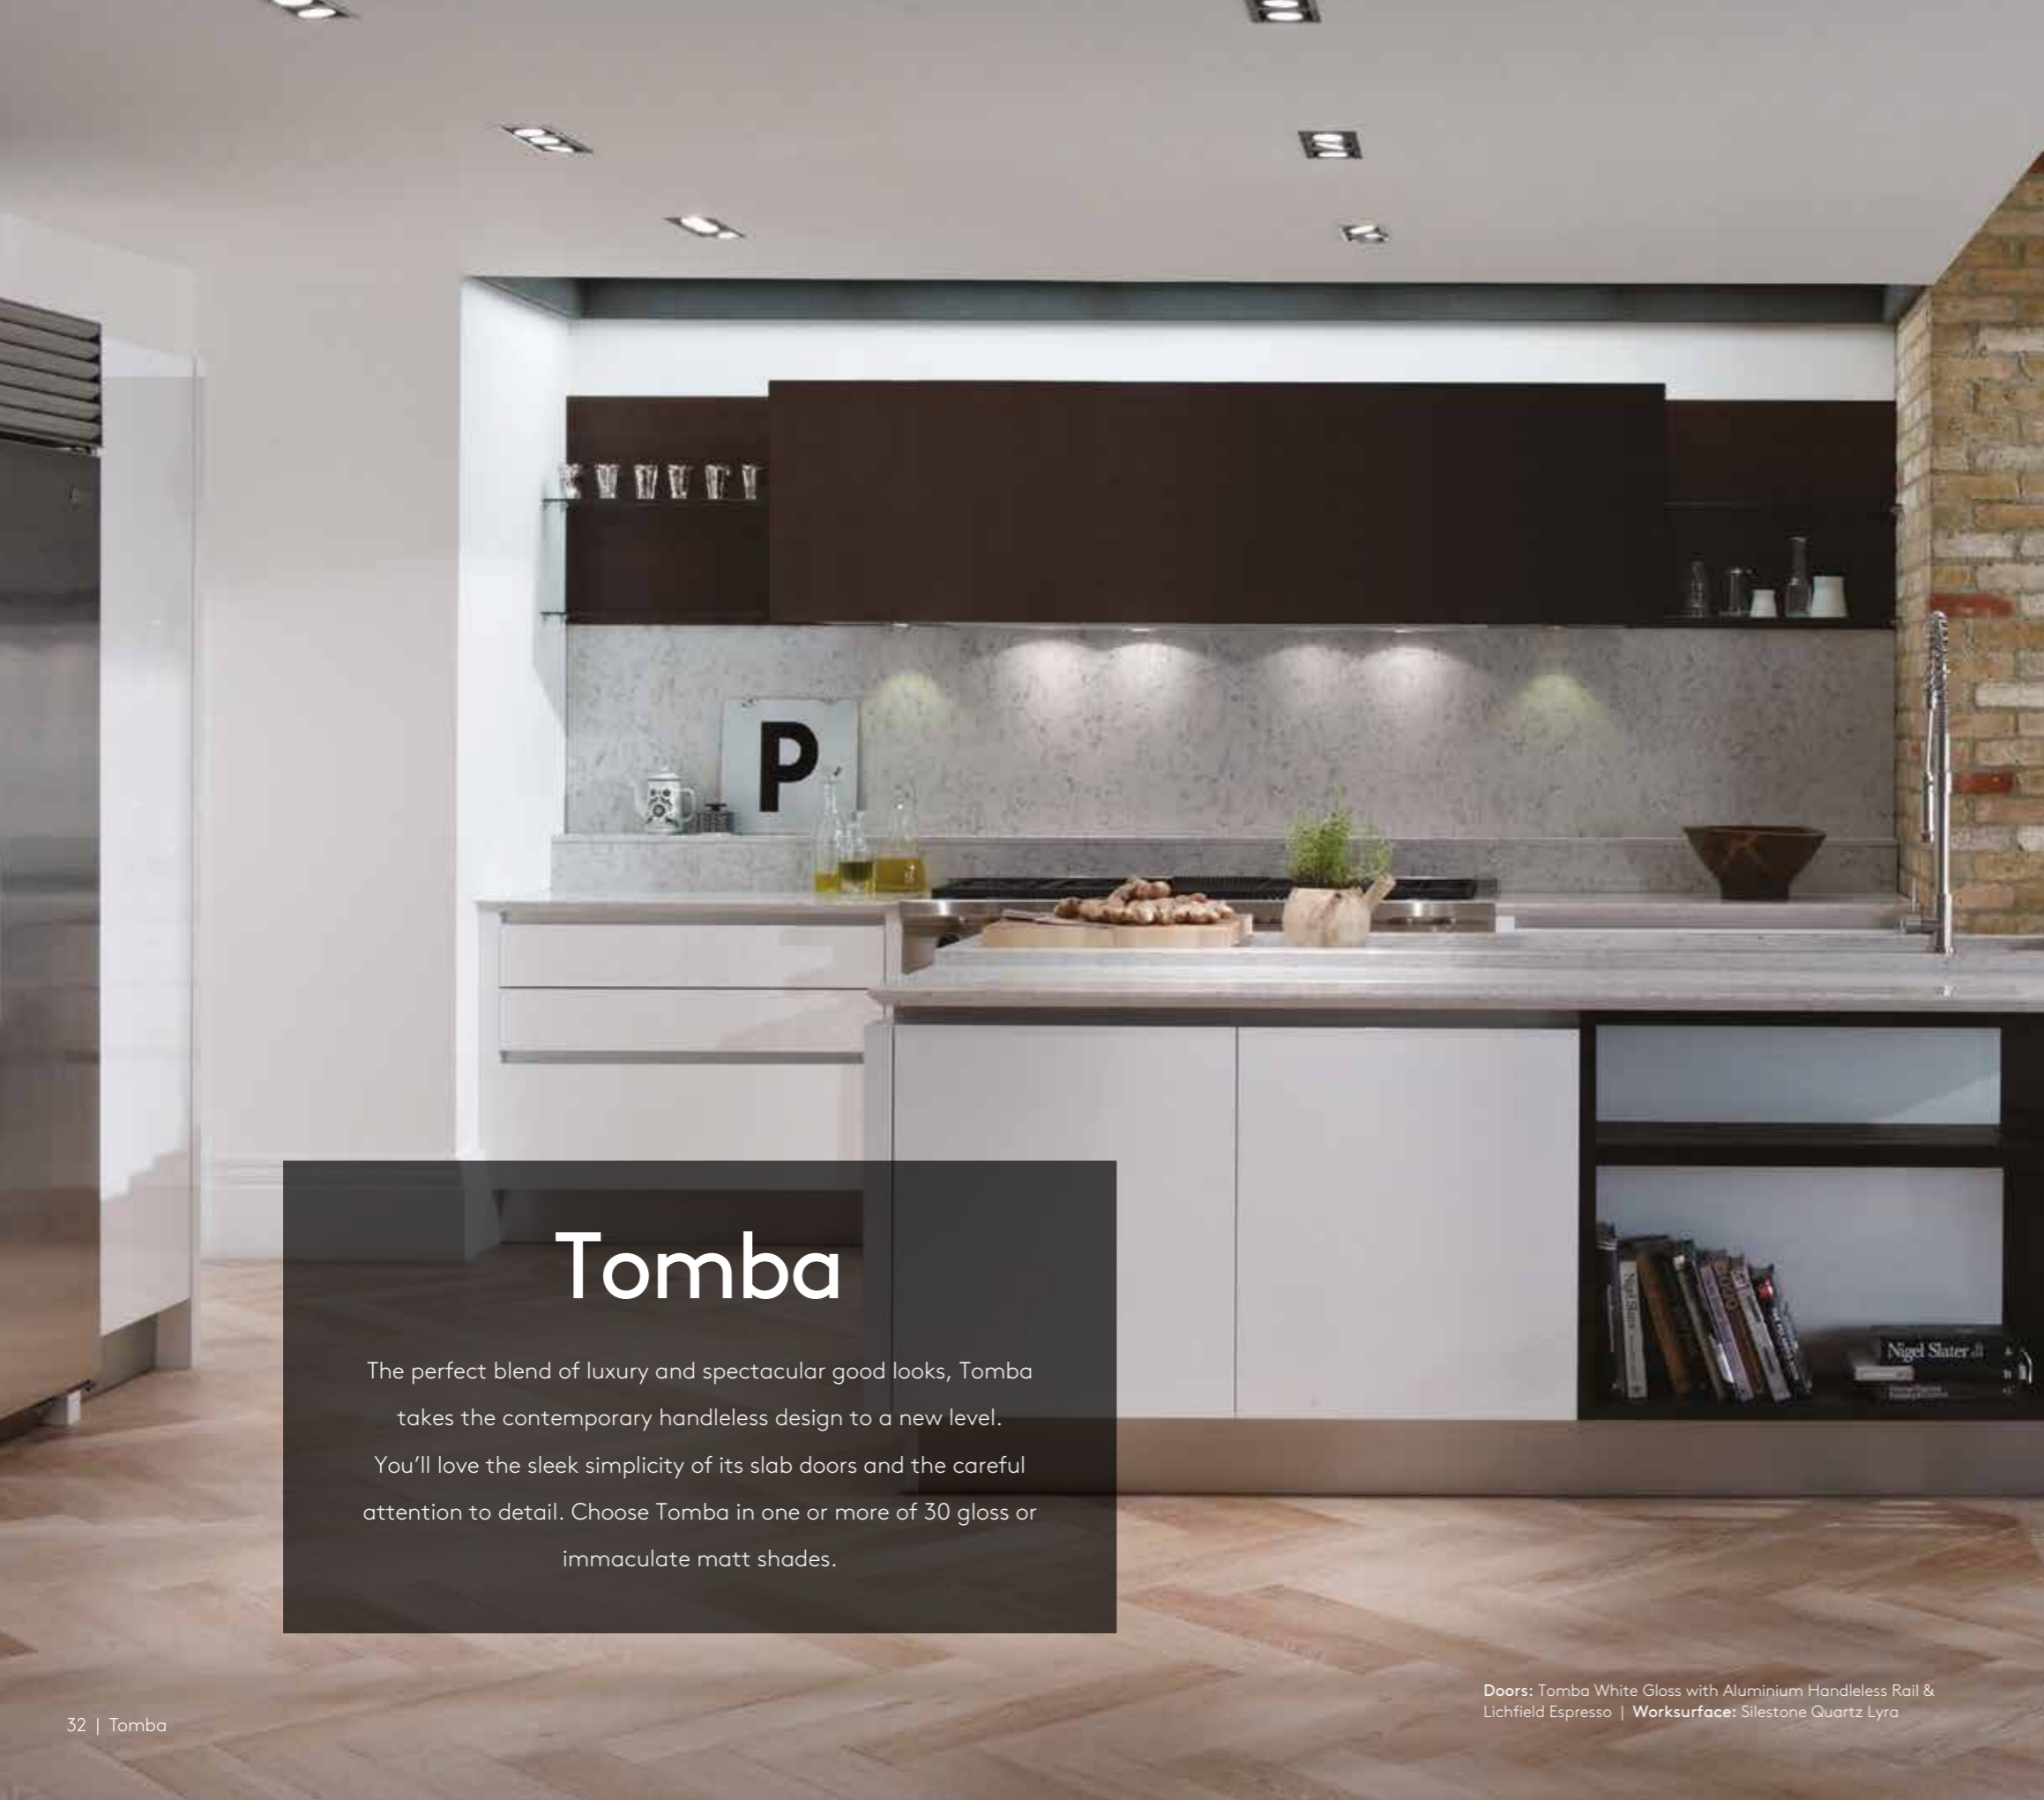

Tomba

The perfect blend of luxury and spectacular good looks, Tomba takes the contemporary handleless design to a new level. You'll love the sleek simplicity of its slab doors and the careful attention to detail. Choose Tomba in one or more of 30 gloss or immaculate matt shades.

Doors: Tomba White Gloss with Aluminium Handleless Rail & Lichfield Espresso | Worksurface: Silestone Quartz Lyra