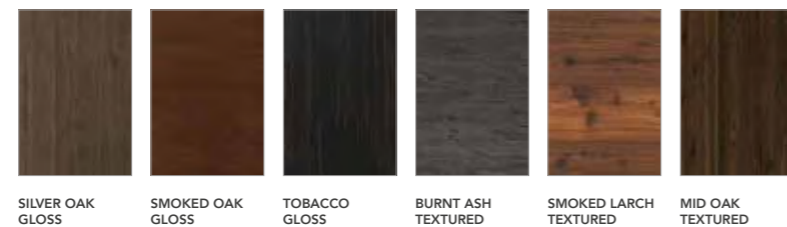

FEATURE GLAZED DOORS

BLACK GLAZED BRONZE GLAZED

ALPINA TIMBER VENEER COLLECTION

MIST MATT SILVER OAK MATT SMOKED OAK MATT TOBACCO MATT NATURAL OAK MATT DEEP OAK MATT MIST GLOSS

ALPINA TIMBER VENEER COLLECTION

SILVER OAK GLOSS SMOKED OAK GLOSS TOBACCO GLOSS BURNT ASH TEXTURED SMOKED LARCH TEXTURED MID OAK TEXTURED

ELLERTON

CHALK STONE PARTRIDGE GREY

STANHOPE MODERN COLLECTION

WHITFIELD HENSHAW ACOMB

Painted colours also available
See colour palette on PAGE 80