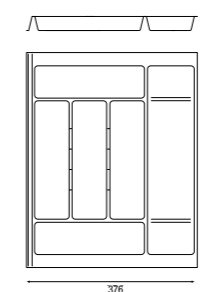

Drawer dividing system

Ambia-line from Blum helps create order in any Legrabox drawer. Its narrow frame design, offers solutions to keep everything in its place.

AMBIA-LINE for Legrabox

Mix and match individual inserts

Shallow drawer solutions

Deep drawer solutions

Cutlery trays

Our range of anthracite cutlery inserts by Gollinucci bring personal style and functionality to your drawers. As one complete insert, you have the option to tailor the layout to work for you and your kitchen.

Our new collection of orion grey modular cutlery trays are designed for the optimisation and personalisation of drawers.

- Orion grey
- Minimum drawer depth: 420mm
  Maximum drawer depth: 490mm

Available to fit 400 to 1000mm drawers they offer a compartment for everything.

Order code	drawer width
OGCT400	400mm
OGCT500	500mm
OGCT600	600mm
OGCT800	800mm
OGCT900	900mm
OGCT1000	1000mm

Add a knife block, chopping board or foil and film dispenser for a more tailored solution.

376