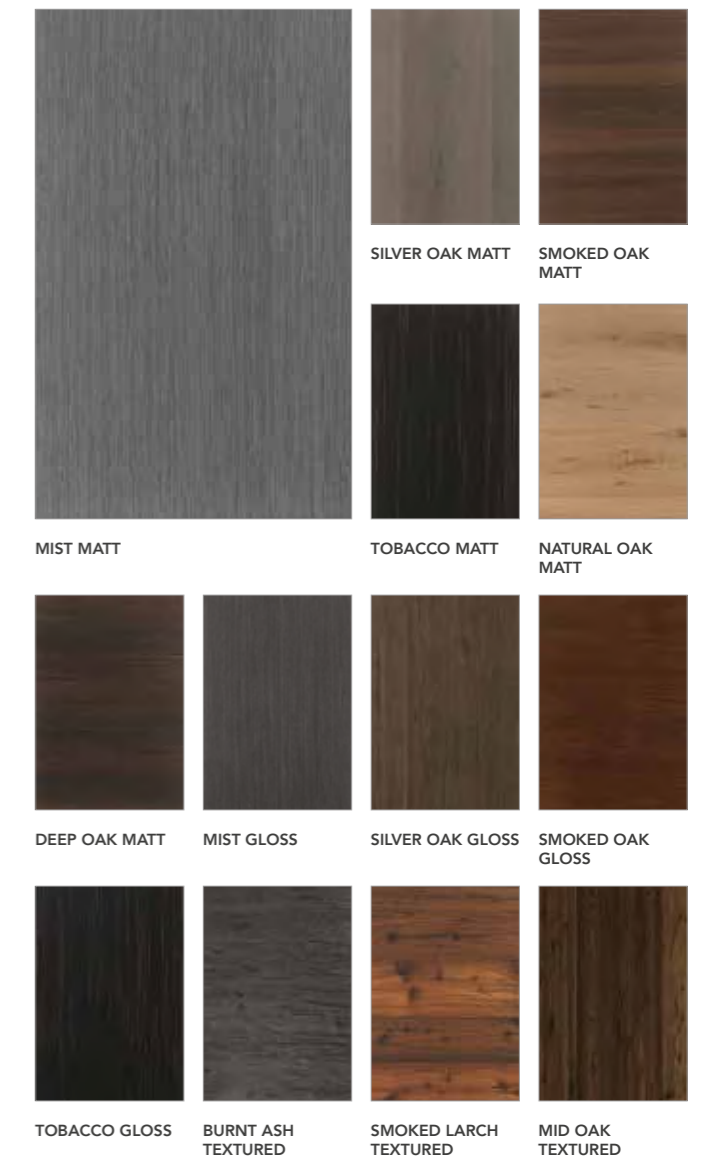

Alpina

Add sophisticated style to any contemporary kitchen with our new Alpina range. These premium real timber veneer doors are designed to be mixed with other frontals to create a stunning, unique look.

Door: Silver Oak Matt with Porter Dust Grey
Worksurfaces: Strata Timber Black Washed & Neolith Ultra Compact Beton

Alpina

Timber Veneer Collection

Featuring 13 striking styles this made-to-measure collection is available in a choice of matt, high gloss and textured finishes.