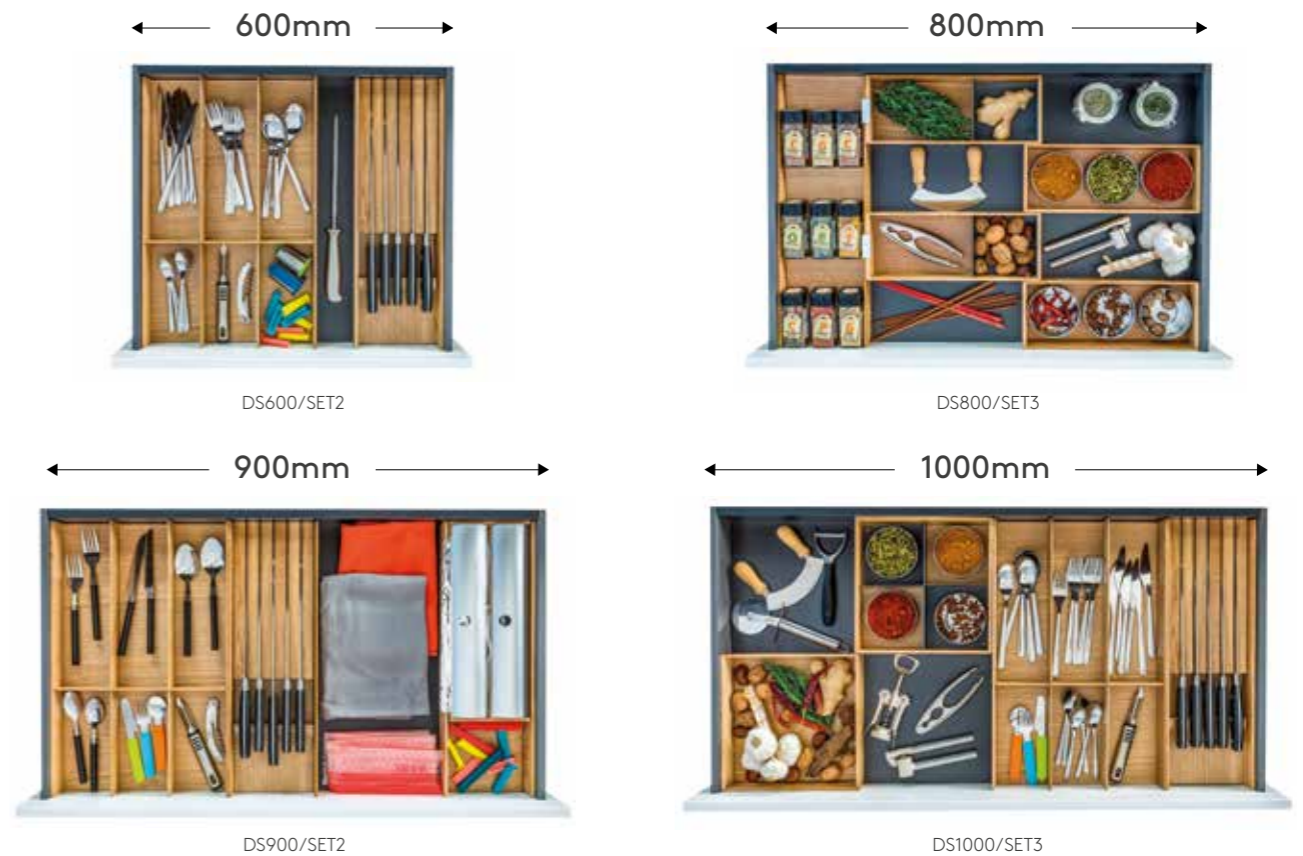

Tray style only available in widths shown

Modular shallow drawer inserts

Konfigure by Kesseböhmer drawer inserts allow you to make every drawer unique, as well as useful. Our range of shallow drawer solutions includes knife blocks, individual cutlery trays and spice holders. Each element can be easily moved to help you create the perfect mix of style and practicality.

Mix and match individual elements

Or choose one of our best selling sets

Above are just a selection of our drawer sets. Ask your retailer for more options.

Modular deep drawer inserts

Our Konfigure by Kesseböhmer deep drawer storage solutions offer you an almost infinite number of combinations. Boxes, dividers and removable plate racks ensure that rummaging is a thing of the past.