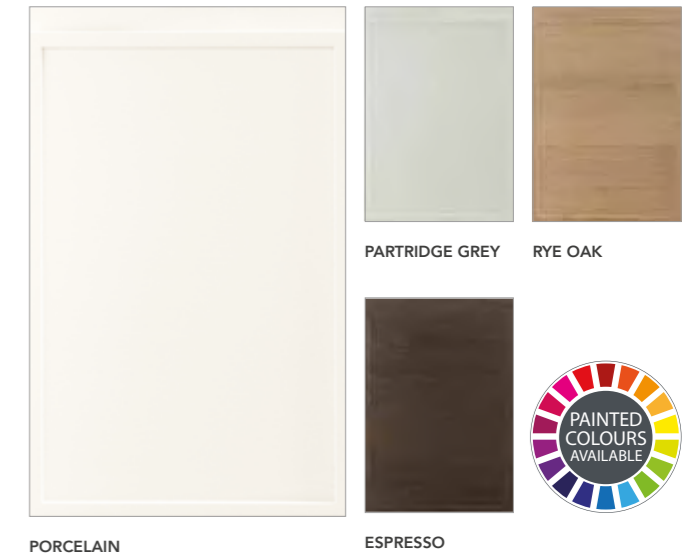

Lichfield

Here, handsome Espresso woodgrain blends with rich painted Truffle and toning walls, lifted by bright quartz worktops and splashbacks.

Enjoy a luxuriously earthy and intimate feel – perfect for sharing good food with great company!