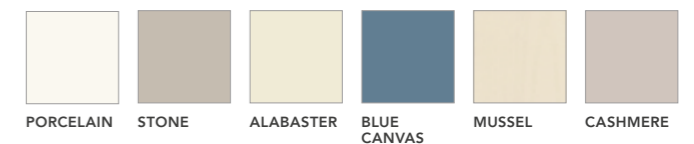

Stanhope

Modern Collection

Featuring Whitefield and Henshaw, two ultra-contemporary slabs and Acomb, an integrated handle style, our modern Stanhope range is available in a wide selection of colours and finishes, from a striking industrial effect concrete to more muted matt tones.

DOOR STYLES

WHITFIELD HENSHAW ACOMB*

GLOSS COLOURS*

WHITE CREAM HAZE (White Back)

FEATURE

CONCRETE (Light Grey Back)

MATT COLOURS

PORCELAIN STONE ALABASTER BLUE CANVAS MUSSEL CASHMERE

DOVE GREY GRAPHITE

WOODGRAIN COLOURS

SUPER WHITE CREAM GREY MUSSEL CASHMERE

*Acomb is not available in gloss finishes

Tomba

The perfect blend of luxury and spectacular good looks, Tomba takes the contemporary handleless design to a new level. You'll love the sleek simplicity of its slab doors and the careful attention to detail. Choose Tomba in one or more of 30 gloss or immaculate matt shades.