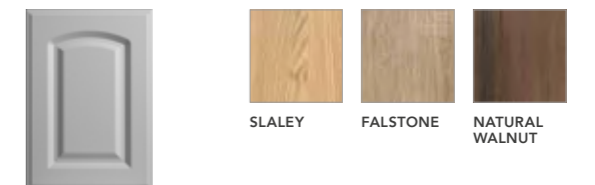

CASHMERE

CLASSIC NATURAL WOOD EFFECT COLOURS

INGOE

SLALEY

FALSTONE

NATURAL WALNUT

Contemporary door collection

PORTER